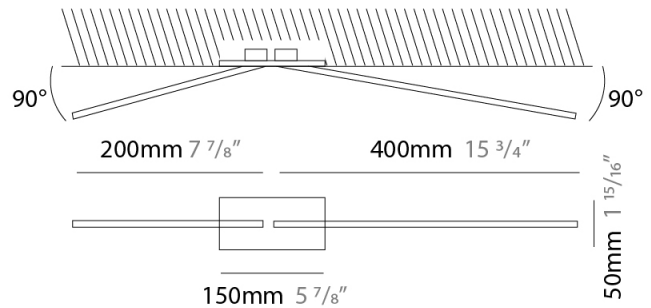

PROJECT _____
TYPE _____
SPECIFIER _____
QUANTITY _____
DATE _____

SPILLO 2 ROD RECESSED

D46029- _____ - _____

base number   Color _____   Finish _____
                                         Temperature   Options

1. To build a product code in our configurator select the specify button on the base model # product page
2. To build a manual product code on this datasheet choose from the options listed below in blue font and add the suffix to the base model #

GENERAL

Series: Spillo
Subseries: Spillo 2 Rod
Brand: Icone
Division: Design
Mounting Type: Recessed
Mounting Location: Ceiling
Subcategory: Ambient

PHYSICAL

Shape: Rectangle
Length (mm): 50
Length (in): 1 ¹⁵/₁₆
Width (mm): 600
Width (in): 23 ⁵/₆
Height (mm): 400
Height (in): 15 ³/₄
Light Distribution: Adjustable
Fixture Finish: WHI / BLK / CHR / BGD
Fixture Material: Brass

ELECTRICAL

Lamp Type: LED
Total Output Wattage (W): 7.44
Dimming: 0-10V Dimming
Driver Included: No
Driver Location: Remote
Driver Type: Constant Voltage - 120Vac
Driver Class: Class 2
Input Voltage (V): 120 - 277
Output Voltage (V): 12
Upon Request: (Not included, see components) 0-10Vdc dimming / 277Vac

LED

Color Temperature (°K): 2700 / 3000
Nominal Lumen (lm): 660
CRI: >90 CRI
Lamp Life (hrs): 50000

OPTICAL

Adjustability: Tilt 90°

RATINGS AND CERTIFICATIONS

Certified By: Certified for North American Standards
IP rating: IP20