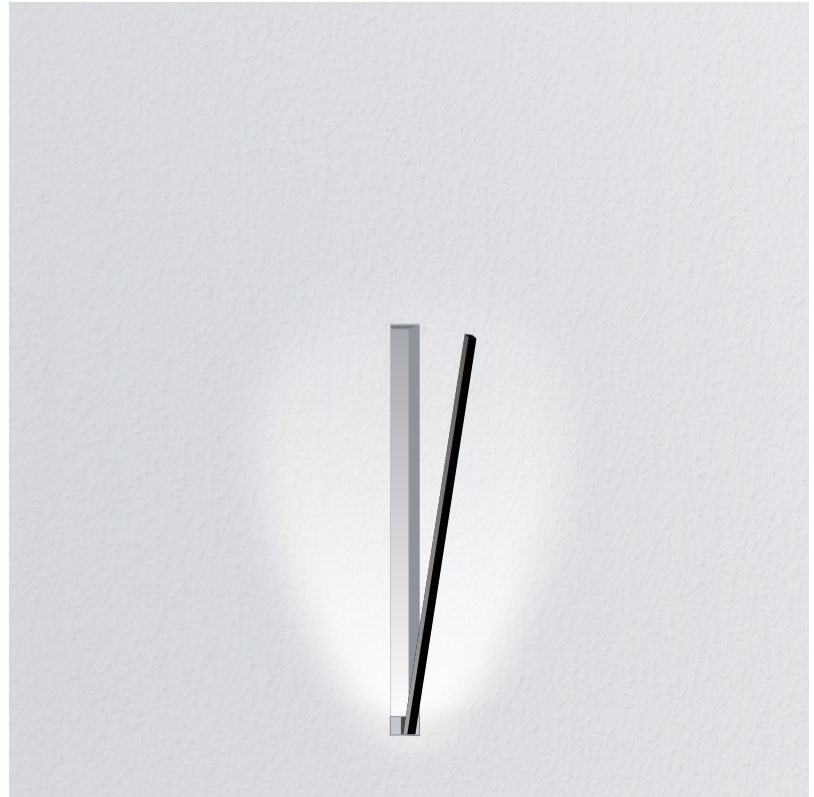

PROJECT
TYPE
SPECIFIER
QUANTITY
DATE

SPILLO 1 ROD RECESSED

D46006- -

base number   Color   Finish
                         Temperature   Options

1. To build a product code in our configurator select the specify button on the base model # product page
2. To build a manual product code on this datasheet choose from the options listed below in blue font and add the suffix to the base model #

GENERAL

Series: Spillo
Subseries: Spillo 1 Rod
Brand: Icone
Division: Design
Mounting Type: Recessed
Mounting Location: Wall
Subcategory: Ambient

PHYSICAL

Shape: Rectangle
Width (mm): 33
Width (in): 1 5/16
Height (mm): 426
Height (in): 16 3/4
Min. Recessing Depth (mm): 30
Min. Recessing Depth (in): 1 3/16
Light Distribution: Adjustable
Fixture Finish: WHI / BLK / CHR / BGD
Fixture Material: Brass

ELECTRICAL

Lamp Type: LED
Total Output Wattage (W): 4.8
Dimming: 0-10V Dimming
Driver Included: No
Driver Location: Remote
Driver Type: Constant Voltage - 120Vac
Driver Class: Class 2
Input Voltage (V): 120
Output Voltage (V): 12
Upon Request: (Not included, see components) 0-10Vdc dimming / 277Vac

LED

Color Temperature (°K): 2700 / 3000
Nominal Lumen (lm): 440
CRI: >90 CRI
Lamp Life (hrs): 50000

OPTICAL

Adjustability: Tilt 120°

RATINGS AND CERTIFICATIONS

Certified By: Certified for North American Standards
IP rating: IP20