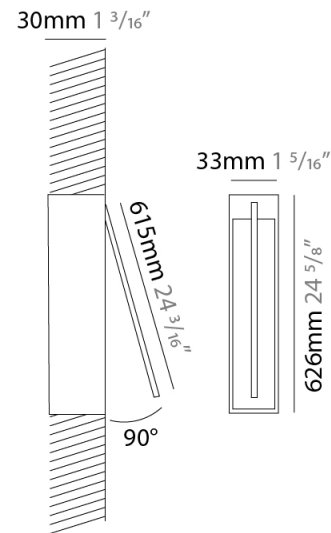

PROJECT
TYPE
SPECIFIER
QUANTITY
DATE

SPILLO 1 ROD RECESSED

D46008- -
base number   Color   Finish
                          Temperature   Options

1. To build a product code in our configurator select the specify button on the base model # product page
2. To build a manual product code on this datasheet choose from the options listed below in blue font and add the suffix to the base model #

GENERAL

Series: Spillo
Subseries: Spillo 1 Rod
Brand: Icone
Division: Design
Mounting Type: Recessed
Mounting Location: Wall
Subcategory: Ambient

PHYSICAL

Shape: Rectangle
Width (mm): 33
Width (in): 1 ⁵/₁₆
Height (mm): 626
Height (in): 24 ⁵/₈
Min. Recessing Depth (mm): 30
Min. Recessing Depth (in): 1 ³/₁₆
Light Distribution: Adjustable
[Fixture Finish: WHI / BLK / CHR / BGD](#)
Fixture Material: Brass

ELECTRICAL

Lamp Type: LED
Total Output Wattage (W): 7.92
Dimming: 0-10V Dimming
Driver Included: No
Driver Location: Remote
Driver Type: Constant Voltage - 120Vac
Driver Class: Class 2
Input Voltage (V): 120
Output Voltage (V): 12
Upon Request: (Not included, see components) 0-10Vdc dimming / 277Vac

LED

[Color Temperature (°K): 2700 / 3000](#)
Nominal Lumen (lm): 660
CRI: >90 CRI
Lamp Life (hrs): 50000

OPTICAL

Adjustability: Tilt 120°

RATINGS AND CERTIFICATIONS

Certified By: Certified for North American Standards
IP rating: IP20