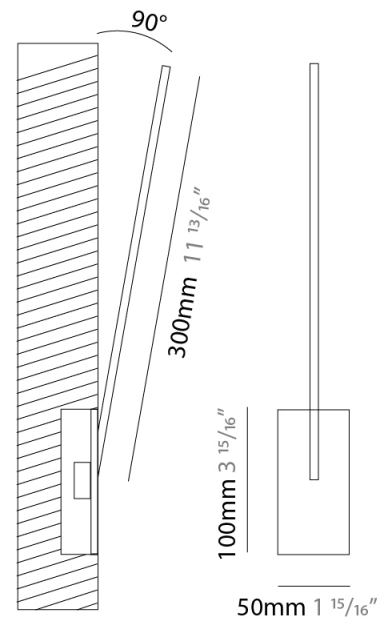

PROJECT	_____
TYPE	_____
SPECIFIER	_____
QUANTITY	_____
DATE	_____

SPILLO 1 ROD RECESSED

D46013- _____ - _____
base number   Color   Finish
                                         Temperature   Options

1. To build a product code in our configurator select the specify button on the base model # product page
2. To build a manual product code on this datasheet choose from the options listed below in blue font and add the suffix to the base model #

GENERAL

Series: Spillo
Subseries: Spillo 1 Rod
Brand: Icone
Division: Design
Mounting Type: Recessed
Mounting Location: Wall
Subcategory: Ambient

PHYSICAL

Shape: Rectangle
Width (mm): 50
Width (in): 1 15/16
Height (mm): 300
Height (in): 11 13/16
Light Distribution: Adjustable
Fixture Finish: WHI / BLK / CHR / BGD
Fixture Material: Brass

ELECTRICAL

Lamp Type: LED
Total Output Wattage (W): 3.96
Dimming: 0-10V Dimming
Driver Included: No
Driver Location: Remote
Driver Type: Constant Voltage - 120 / 277Vac
Driver Class: Class 2
Input Voltage (V): 120 - 277
Output Voltage (V): 12
Upon Request: (Not included, see components) 0-10Vdc dimming / 277Vac

LED

Color Temperature (°K): 2700 / 3000
Nominal Lumen (lm): 330
CRI: >90 CRI
Lamp Life (hrs): 50000

OPTICAL

Adjustability: Tilt 120°

RATINGS AND CERTIFICATIONS

Certified By: Certified for North American Standards
IP rating: IP20