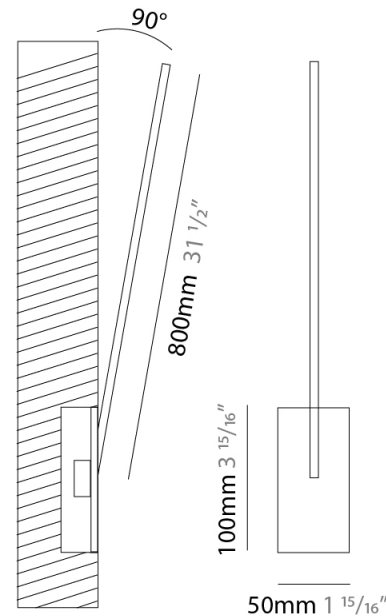

PROJECT	_____
TYPE	_____
SPECIFIER	_____
QUANTITY	_____
DATE	_____

SPILLO 1 ROD RECESSED

D46018- _____ - _____
base number   Color   Finish
                                         Temperature   Options

1. To build a product code in our configurator select the specify button on the base model # product page
2. To build a manual product code on this datasheet choose from the options listed below in blue font and add the suffix to the base model #

GENERAL

Series: Spillo
Subseries: Spillo 1 Rod
Brand: Icone
Division: Design
Mounting Type: Recessed
Mounting Location: Wall
Subcategory: Ambient

PHYSICAL

Shape: Rectangle
Width (mm): 50
Width (in): 1 15/16
Height (mm): 800
Height (in): 31 1/2
Light Distribution: Adjustable
Fixture Finish: [WHI](#) / [BLK](#) / [CHR](#) / [BGD](#)
Fixture Material: Brass

ELECTRICAL

Lamp Type: LED
Total Output Wattage (W): 10.56
Dimming: 0-10V Dimming
Driver Included: No
Driver Location: Remote
Driver Type: Constant Voltage - 120Vac
Driver Class: Class 2
Input Voltage (V): 120
Output Voltage (V): 12
Upon Request: (Not included, see components) 0-10Vdc dimming / 277Vac

LED

Color Temperature (°K): [2700](#) / [3000](#)
Nominal Lumen (lm): 880
CRI: >90 CRI
Lamp Life (hrs): 50000

OPTICAL

Adjustability: Tilt 120°

RATINGS AND CERTIFICATIONS

Certified By: Certified for North American Standards
IP rating: IP20