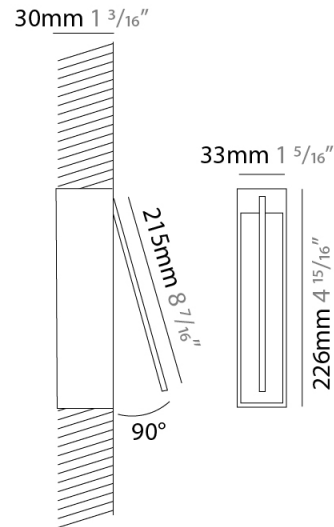

PROJECT
TYPE
SPECIFIER
QUANTITY
DATE

SPILLO 1 ROD RECESSED

D46004- -

base number   Color   Finish
Temperature   Options

1. To build a product code in our configurator select the specify button on the base model # product page
2. To build a manual product code on this datasheet choose from the options listed below in blue font and add the suffix to the base model #

GENERAL

Series: Spillo
Subseries: Spillo 1 Rod
Brand: Icone
Division: Design
Mounting Type: Recessed
Mounting Location: Wall
Subcategory: Ambient

PHYSICAL

Shape: Rectangle
Width (mm): 33
Width (in): 1 5/16
Height (mm): 226
Height (in): 8 7/8
Min. Recessing Depth (mm): 30
Min. Recessing Depth (in): 1 3/16
Light Distribution: Adjustable
Fixture Finish: WHI / BLK / CHR / BGD
Fixture Material: Brass

ELECTRICAL

Lamp Type: LED
Total Output Wattage (W): 2.64
Dimming: 0-10V Dimming
Driver Included: No
Driver Location: Remote
Driver Type: Constant Voltage - 120 / 277Vac
Driver Class: Class 2
Input Voltage (V): 120 - 277
Output Voltage (V): 12
Upon Request: (Not included, see components) 0-10Vdc dimming / 277Vac

LED

Color Temperature (°K): 2700 / 3000
Nominal Lumen (lm): 220
CRI: >90 CRI
Lamp Life (hrs): 50000

OPTICAL

Adjustability: Tilt 120°

RATINGS AND CERTIFICATIONS

Certified By: Certified for North American Standards
IP rating: IP20