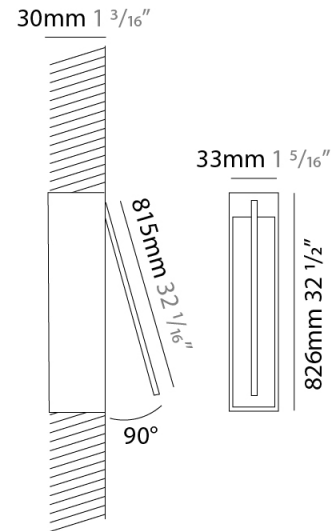

PROJECT
TYPE
SPECIFIER
QUANTITY
DATE

SPILLO 1 ROD RECESSED

D46009- -

base number   Color   Finish
Temperature   Options

1. To build a product code in our configurator select the specify button on the base model # product page
2. To build a manual product code on this datasheet choose from the options listed below in blue font and add the suffix to the base model #

GENERAL

Series: Spillo
Subseries: Spillo 1 Rod
Brand: Icone
Division: Design
Mounting Type: Recessed
Mounting Location: Wall
Subcategory: Ambient

PHYSICAL

Shape: Rectangle
Width (mm): 33
Width (in): 1 ⁵/₁₆
Height (mm): 826
Height (in): 32 ¹/₂
Min. Recessing Depth (mm): 30
Min. Recessing Depth (in): 1 ³/₁₆
Light Distribution: Adjustable
Fixture Finish: WHI / BLK / CHR / BGD
Fixture Material: Brass

ELECTRICAL

Lamp Type: LED
Total Output Wattage (W): 10.56
Dimming: 0-10V Dimming
Driver Included: No
Driver Location: Remote
Driver Type: Constant Voltage - 120Vac
Driver Class: Class 2
Input Voltage (V): 120
Output Voltage (V): 12
Upon Request: (Not included, see components) 0-10Vdc dimming / 277Vac

LED

Color Temperature (°K): 2700 / 3000
Nominal Lumen (lm): 880
CRI: >90 CRI
Lamp Life (hrs): 50000

OPTICAL

Adjustability: Tilt 120°

RATINGS AND CERTIFICATIONS

Certified By: Certified for North American Standards
IP rating: IP20