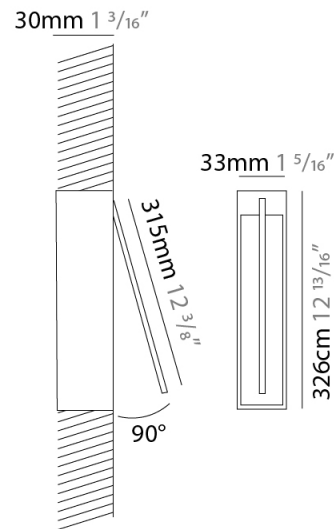

PROJECT
TYPE
SPECIFIER
QUANTITY
DATE

SPILLO 1 ROD RECESSED

D46005- -
base number   Color   Finish
                         Temperature   Options

1. To build a product code in our configurator select the specify button on the base model # product page
2. To build a manual product code on this datasheet choose from the options listed below in blue font and add the suffix to the base model #

GENERAL

Series: Spillo
Subseries: Spillo 1 Rod
Brand: Icone
Division: Design
Mounting Type: Recessed
Mounting Location: Wall
Subcategory: Ambient

PHYSICAL

Shape: Rectangle
Width (mm): 33
Width (in): 1 ⁵/₁₆
Height (mm): 326
Height (in): 12 ¹³/₁₆
Min. Recessing Depth (mm): 30
Min. Recessing Depth (in): 1 ³/₁₆
Light Distribution: Adjustable
[Fixture Finish: WHI / BLK / CHR / BGD](#)
Fixture Material: Brass

ELECTRICAL

Lamp Type: LED
Total Output Wattage (W): 3.96
Dimming: 0-10V Dimming
Driver Included: No
Driver Location: Remote
Driver Type: Constant Voltage - 120 / 277Vac
Driver Class: Class 2
Input Voltage (V): 120 - 277
Output Voltage (V): 12
Upon Request: (Not included, see components) 0-10Vdc dimming / 277Vac

LED

[Color Temperature (°K): 2700 / 3000](#)
Nominal Lumen (lm): 330
CRI: >90 CRI
Lamp Life (hrs): 50000

OPTICAL

Adjustability: Tilt 120°

RATINGS AND CERTIFICATIONS

Certified By: Certified for North American Standards
IP rating: IP20