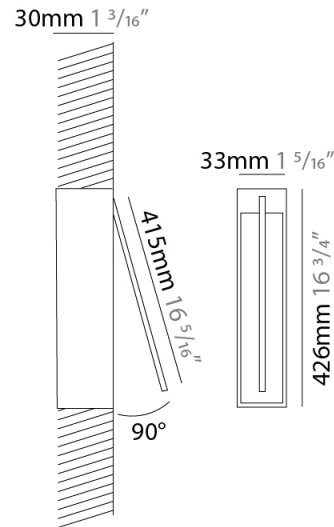

PROJECT
TYPE
SPECIFIER
QUANTITY
DATE

SPILLO 1 ROD RECESSED

D46006- -

base number   Color   Finish
                         Temperature   Options

1. To build a product code in our configurator select the specify button on the base model # product page
2. To build a manual product code on this datasheet choose from the options listed below in blue font and add the suffix to the base model #

GENERAL

Series: Spillo
Subseries: Spillo 1 Rod
Brand: Icone
Division: Design
Mounting Type: Recessed
Mounting Location: Wall
Subcategory: Ambient

PHYSICAL

Shape: Rectangle
Width (mm): 33
Width (in): 1 5/16
Height (mm): 426
Height (in): 16 3/4
Min. Recessing Depth (mm): 30
Min. Recessing Depth (in): 1 3/16
Light Distribution: Adjustable
Fixture Finish: WHI / BLK / CHR / BGD
Fixture Material: Brass

ELECTRICAL

Lamp Type: LED
Total Output Wattage (W): 4.8
Dimming: 0-10V Dimming
Driver Included: No
Driver Location: Remote
Driver Type: Constant Voltage - 120Vac
Driver Class: Class 2
Input Voltage (V): 120
Output Voltage (V): 12
Upon Request: (Not included, see components) 0-10Vdc dimming / 277Vac

LED

Color Temperature (°K): 2700 / 3000
Nominal Lumen (lm): 440
CRI: >90 CRI
Lamp Life (hrs): 50000

OPTICAL

Adjustability: Tilt 120°

RATINGS AND CERTIFICATIONS

Certified By: Certified for North American Standards
IP rating: IP20